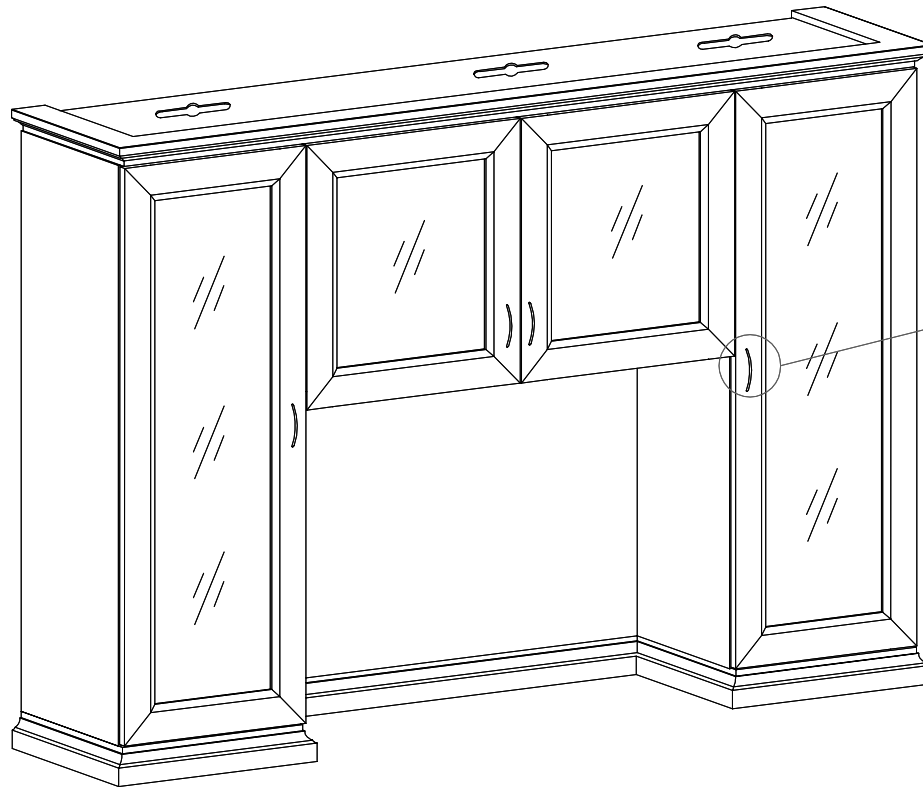

(1) Cabinet

1 Pcs

(A) Pull

4 Sets

NAME: 72"DISPLAY OVERHEAD W  
/GLASS DOORS  
TYPE: MEN-84  
SPECIFICATION: 72"\*16"\*49"H

877-OSP-WORX (877-677-9679)

Always lay components on clean,  
soft cushioned surface only.