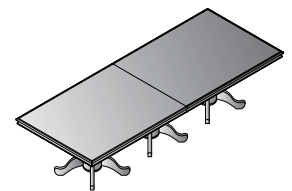

Rectangular Table w/Queen Anne Base
144x48x30H
TOW-62Q-CHY $8,100
29.3 cu. ft. 410.1 lbs.

Ships in 4 cartons:
TOW-62T/S Top (2-piece) & Stretchers (4)
18.47 cu. ft. 334 lbs.
TOW-QAB Base (3 qty)
12.21 cu. ft. 49 lbs.
Queen Anne Base (assembly required)