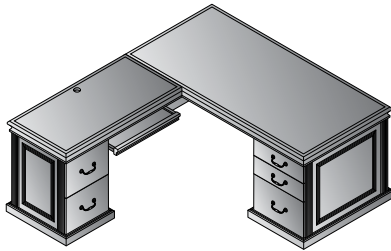

L-Shape with Left Return 72"x84"
TOWCHY-TYP8L **$6,325**
42.6 cu. ft. 346.1 lbs.

1. Consists of:
2. **TOW-01R** 72x36x30H Right Desk Top/Mod Set
     13.22 cu. ft. 164 lbs. $1,975
   - **TOW-64R** Right BBF Pedestal for TOW01R
     13.51 cu. ft. 125 lbs. $2,000
   - **TOW-45L** Left Return Top/Mod Set 48x24x30H
     5.6 cu. ft. 87 lbs. $1,175
   - **TOW-75L** Left FF Pedestal for TOW043/45
     7.68 cu. ft. 74 lbs. $1,175