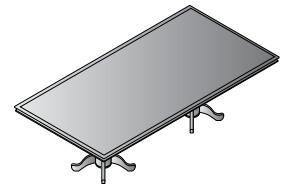

Rectangular Table
96x48x30H
TOW-60Q-CHY $4,990
26 cu. ft. 277.8 lbs.

Ships in 3 cartons:
TOW-60T/S Top & Stretchers
16.39 cu. ft. 203 lbs.
TOW-QAB Base (2 qty)
12.21 cu. ft. 49 lbs.
Queen Anne Base (assembly required)