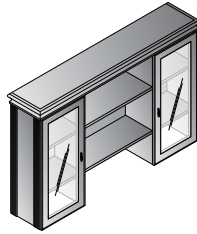

Overhead Storage Hutch 72x15x45H
TOWCHY-84 $3,450
29.7 cu. ft. 231.5 lbs.

1. Ships in 2 cartons:
2. **TOW-84A**
     (2) Towers + Back Panel
     17.47 cu. ft. 147 lbs. $2,200
   - **TOW-84B**
     Top + (2) Shelves
     4.59 cu. ft. 76 lbs. $1,250