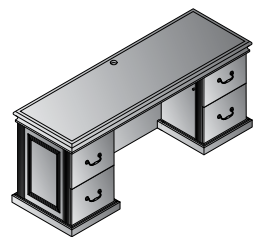

Double Pedestal Credenza 72x24x30H
TOWCHY-TYP5 $3,775
31.3 cu. ft. 255.7 lbs.

1. Consists of:
2. **TOW-43** 72x24 Credenza Top/Mod Set
     12.7 cu. ft. 105.8 lbs. $1,425
   - **TOW-75L** Left FF Pedestal for TOW043/45
     7.68 cu. ft. 74 lbs. $1,175
   - **TOW-75R** Right FF Pedestal for TOW043/45
     7.68 cu. ft. 74 lbs. $1,180