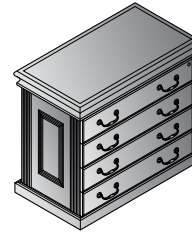

2-Drawer Lateral File 36x20x30H
TOW-12-CHY $2,300
16.16 cu. ft. 144 lbs.

Ships Assembled in 1 carton