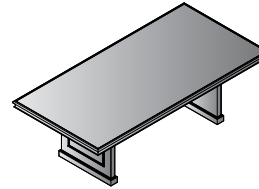

Rectangular Table
96x48x30H
TOW-60-CHY $4,335
29.2 cu. ft. 304.2 lbs.

Ships in 2 cartons:
TOW-60T/S Top & Stretchers
16.39 cu. ft. 203 lbs.
TOW-60/61B Base (Set of 2 Legs)
3.07 cu. ft. 114.6 lbs.