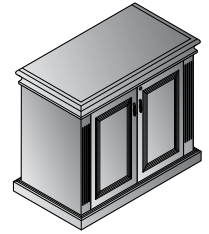

2-Door Storage Cabinet 36x20x30H
TOW-13-CHY $1,900
16.16 cu. ft. 126 lbs.

Ships Assembled in 1 carton