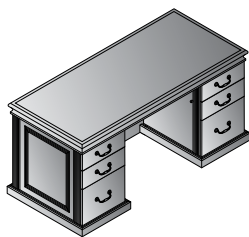

Double Pedestal Desk 66x30x30H
TOWCHY-TYP3 $4,510
34.6 cu. ft. 304.2 lbs.

1. Consists of:
2. **TOW-02** 66x30 Desk Top/Mod Set
     7.72 cu. ft. 127.9 lbs. $1,400
   - **TOW-63L** Left BBF Pedestal for TOW02/03
     9.6 cu. ft. 81 lbs. $1,555
   - **TOW-63R** Right BBF Pedestal for TOW02/03
     9.6 cu. ft. 81 lbs. $1,555