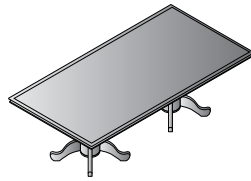

Rectangular Table w/Queen Anne Base 72x36x30H
TOW-35Q-CHY $4,725
16.3 cu. ft. 277.8 lbs.

Ships in 3 cartons:
TOW-35T/S Top & Stretchers
9.58 cu. ft. 144 lbs.
TOW-QAB Base (2 qty)
12.21 cu. ft. 49 lbs.
Queen Anne Base (assembly required)