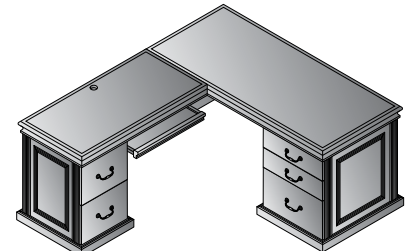

TOWCHY-TYP9L and 56

L-Shape with Left Return 66"x78"
TOWCHY-TYP9L **$5,720**
36.1 cu. ft. 310.9 lbs.

1. Consists of:
2. **TOW-02R** 66x30x30H Right Desk Top/Mod Set
     10.29 cu. ft. 132 lbs. $1,700
   - **TOW-62R** Right BBF Pedestal for TOW02R
     13.4 cu. ft. 97.0 lbs. $1,670
   - **TOW-45L** Left Return Top/Mod Set 48x24x30H
     5.6 cu. ft. 87 lbs. $1,175
   - **TOW-75L** Left Pedestal for TOW043/45
     7.68 cu. ft. 74 lbs. $1,180