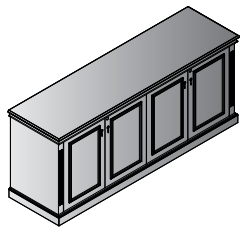

4-Door Credenza 72x20x30H
TOW-50-CHY **$4,300**
31.66 cu. ft. 227 lbs.

Ships assembled in 1 carton