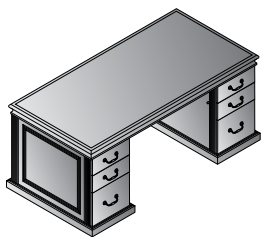

Modern conveniences include integral, felt-lined center drawer in all desks. Standard keyboard tray and wire management on returns, bridge and double pedestal credenza. Hutch with wire passage near worksurface and light valance. Single-key, side-locking pedestals with matching finish drawer interiors. Box and center drawers felt-lined. Desk pedestals are box/box/file. Return/credenza pedestals are file/file. All file drawers are full-extension, ball-bearing slides with Legal/Letter filing.