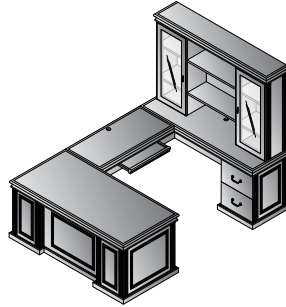

U-Shape with Right Bridge + Hutch 72"x108"
TOWCHY-TYP12R **$11,795**
98.6 cu. ft. 778.2 lbs.

1. Consists of: (7 cartons)
2. **TOW-01L** 72x36x30H Left DeskTop/Mod Set
     13.22 cu. ft. 164 lbs. $1,975
   - **TOW-64L** LeftBBF Pedestal for TOW01L
     13.51 cu. ft. 125 lbs. $2,000
   - **TOW-70** Bridge 48x24x30H
     6.35 cu. ft. 92 lbs. $1,200
   - **TOW-43R** 72x24x30H Right Credenza Top/Mod Set
     10.13 cu. ft. 123 lbs. $1,500
   - **TOW-78R** Right FF Pedestal for TOW043L
     8.96 cu. ft. 100 lbs. $1,670
   - **TOW-84** Overhead Storage Hutch 72x15x45H
     26.2 cu. ft. 231.5 lbs. $3,450
     Consists of TOW-84A, TOW-84B