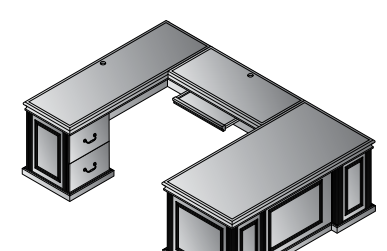

U-Shape with Left Bridge 72"x108"
TOWCHY-TYP22L **$8,345**
68.9 cu. ft. 546.7 lbs.

1. Consists of:
2. **TOW-01R** 72x36x30H Right Desk Top/Mod Set
     17.8 cu. ft. 134.5 lbs. $1,975
   - **TOW-64R** Right BBF Pedestal for TOW01R
     13.51 cu. ft. 125 lbs. $2,000
   - **TOW-70** Bridge 48x24x30H
     6.35 cu. ft. 92 lbs. $1,200
   - **TOW-43L** 72x24x30H Left Credenza Top/Mod Set
     10.13 cu. ft. 123 lbs. $1,500
   - **TOW-78L** Left FF Pedestal for TOW043L
     8.96 cu. ft. 100 lbs. $1,670