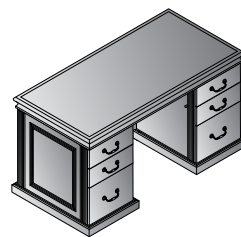

Double Pedestal Desk 60x30x30H
TOWCHY-TYP4 $4,310
33.6 cu. ft. 280.0 lbs.

1. Consists of:
2. **TOW-03** 60x30 Desk Top/Mod Set
     7.05 cu. ft. 103.6 lbs. $1,200
   - **TOW-63L** Left BBF Pedestal for TOW02/03
     9.6 cu. ft. 81 lbs. $1,555
   - **TOW-63R** Right BBF Pedestal for TOW02/03
     9.6 cu. ft. 81 lbs. $1,555