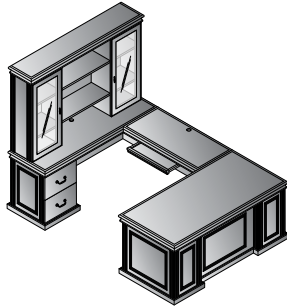

TOWCHY-TYP12R, 13 and 53

U-Shape with Left Bridge + Hutch 72"x108"
TOWCHY-TYP12L **$11,795**
98.6 cu. ft. 778.2 lbs.

1. Consists of: (7 cartons)
2. **TOW-01R** 72x36x30H Right DeskTop/Mod Set
     13.22 cu. ft. 164 lbs. $1,975
   - **TOW-64R** RightBBF Pedestal for TOW01R
     13.51 cu. ft. 125 lbs. $2,000
   - **TOW-70** Bridge 48x24x30H
     6.35 cu. ft. 92 lbs. $1,200
   - **TOW-43L** 72x24x30H Left Credenza Top/Mod Set
     10.13 cu. ft. 123 lbs. $1,500
   - **TOW-78L** Left FF Pedestal for TOW043L
     8.96 cu. ft. 100 lbs. $1,670
   - **TOW-84** Overhead Storage Hutch 72x15x45H
     26.2 cu. ft. 231.5 lbs. $3,450
     Consists of TOW-84A, TOW-84B