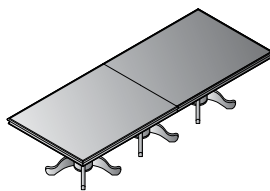

Rectangular Table w/Queen Anne Base 120x48x30H
TOW-61Q-CHY $6,175
23.5 cu. ft. 357.1 lbs.

Ships in 4 cartons:
TOW-61T Top (2-piece)
14.16 cu. ft. 220 lbs.
TOW-QAB Base (3 qty)
12.21 cu. ft. 49 lbs.
Queen Anne Base (assembly required)