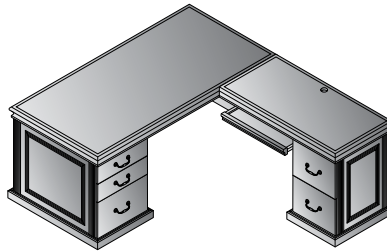

WU Bookcase w/Doors 30x14x72H  
**TOW-113-CHY \$2,400**  
 6.4 cu. ft. 152 lbs.

3 Adjustable Shelves,  
 2 Doors  
 Side by Side Use

WU Bookcase 30x14x72H  
**TOW-156-CHY \$2,100**  
 6.4 cu. ft. 143 lbs.

3 Adjustable Shelves  
 Side by Side Use

**TOWCHY-TYP9L and 56**

**L-Shape with Left Return 72"x84"**  
**TOWCHY-TYP8L** **\$6,325**  
 42.6 cu. ft. 346.1 lbs.

- Consists of:
- TOW-01R** 72x36x30H Right Desk Top/Mod Set  
13.22 cu. ft. 164 lbs. \$1,975
  - TOW-64R** Right BBF Pedestal for TOW01R  
13.51 cu. ft. 125 lbs. \$2,000
  - TOW-45L** Left Return Top/Mod Set 48x24x30H  
5.6 cu. ft. 87 lbs. \$1,175
  - TOW-75L** Left FF Pedestal for TOW043/45  
7.68 cu. ft. 74 lbs. \$1,175