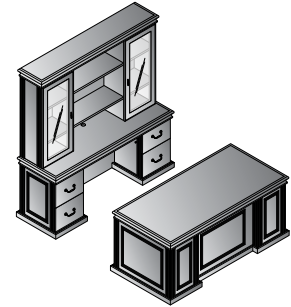

Executive Office
TOWCHY-TYP11 **$12,010**
103.3 cu. ft. 798.1 lbs.

1. Consists of: (8 cartons)
2. **TOW-TYP2** 72x36x30H Double Pedestal Desk
     42.3 cu. ft. 310.9 lbs. $4,785
   - **TOW-TYP5** 72x24x30H Double Pedestal Credenza
     31.3 cu. ft. 255.7 lbs. $3,775
   - **TOW-84** Overhead Storage Hutch 72x15x45H
     26.2 cu. ft. 231.5 lbs. $3,450
     Consists of TOW-84A, TOW-84B