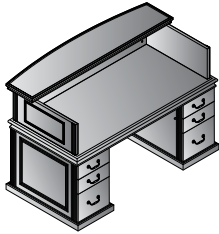

Reception Desk 72x37x45.5H
TOWCHY-TYP119 $6,080
50.4 cu. ft. 410.1 lbs.

1. Consists of:
2. **TOW-01** 72x36 Desk Top/Mod Set
     9.91 cu. ft. 144 lbs.
     $1,625
   - **TOW-65L** Left BBF Pedestal for TOW01
     11.58 cu. ft. 91 lbs.
     $1,580
   - **TOW-65R** Right BBF Pedestal for TOW01
     11.58 cu. ft. 91 lbs.
     $1,580
   - **TOW-126** 72x37x15.5H
     Reception Station
     5.48 cu. ft. 99.2 lbs.
     $1,295