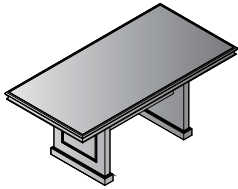

Rectangular Table
72x36x30H
TOW-35-CHY $4,100
17.7 cu. ft. 260.1 lbs.

Ships in 2 cartons:
TOW-35T/S Top & Stretchers
9.58 cu. ft. 144 lbs.
TOW-35B Base (Set of 2 Legs)
3.61 cu. ft. 57 lbs.