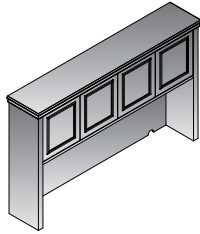

4-Door Hutch 72x14x45H
TOW-44-CHY $3,300
10.25 cu. ft. 145.3 lbs.