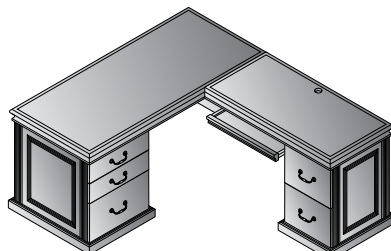

L-Shape with Right Return 66"x78"
TOWCHY-TYP9R **$5,720**
36.1 cu. ft. 310.9 lbs.

1. Consists of:
2. **TOW-02L** 66x30x30H Left Desk Top/Mod Set
     10.29 cu. ft. 132 lbs. $1,700
   - **TOW-62L** Left BBF Pedestal for TOW02L
     11.2 cu. ft. 116 lbs. $1,670
   - **TOW-45R** Right Return Top/Mod Set 48x24x30H
     5.6 cu. ft. 87 lbs. $1,175
   - **TOW-75R** Right Pedestal for TOW043/45
     7.68 cu. ft. 74 lbs. $1,175