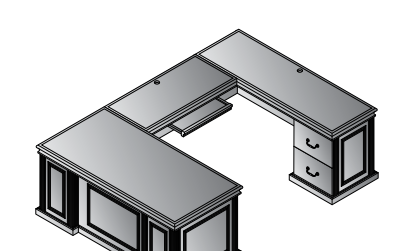

U-Shape with Right Bridge 72"x108"
TOWCHY-TYP22R **$8,345**
68.9 cu. ft. 546.7 lbs.

1. Consists of:
2. **TOW01L** 72x36x30H Left Desk Top/Mod Set
     17.8 cu. ft. 134.5 lbs. $1,975
   - **TOW-64L** Left BBF Pedestal for TOW01L
     13.51 cu. ft. 125 lbs. $2,000
   - **TOW-70** Bridge 48x24x30H
     6.35 cu. ft. 92 lbs. $1,200
   - **TOW-43R** 72x24x30H Right Credenza Top/Mod Set
     10.13 cu. ft. 123 lbs. $1,500
   - **TOW-78R** Right FF Pedestal for TOW043L
     8.96 cu. ft. 100 lbs. $1,670