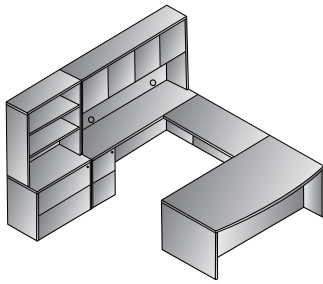

U w/Hutch + Storage 108"x107"
SON-TYP13
55.6 cu. ft. 924.8 lbs.
Consists of: SON-89,65,70, 43,75,44,12,55
$11,235