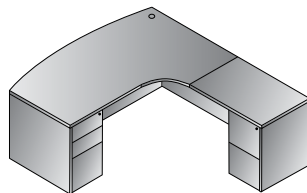

Double Lateral File Credenza 72"x20"
SON-TYP7
 28.8 cu. ft. 310.9 lbs.
 Consists of: SON-43,68,68
\$5,135

L Shape w/Bow Top Desk 72"x87"
SON-TYP8
 24.2 cu. ft. 404.6 lbs.
 Consists of: SON-89,65,45,75
\$4,840

L Shape 66"x78"
SON-TYP9
 22 cu. ft. 349.5 lbs.
 Consists of: SON-02,65,45,75
\$4,435

Left L Shape w/Curved Corner
 72"x82"
SON-TYP10L
 24.9 cu. ft. 383.7 lbs.
 Consists of: SON-87L,65,92,75
\$4,890

Right L Shape w/Curved Corner
 72"x82"
SON-TYP10R
 24.9 cu. ft. 383.7 lbs.
 Consists of: SON-87R,65,92,75
\$4,890