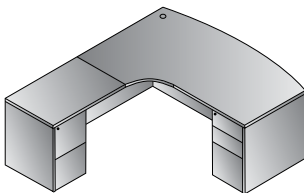

Left L Shape w/Curved Corner
72"x82"
SON-TYP10L
24.9 cu. ft. 383.7 lbs.
Consists of: SON-87L,65,92,75
$4,890