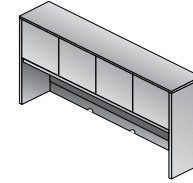

SON-44
Overhead Storage
72"x14"x42"
CU:8.18 WT:164
List Price: **$2125**