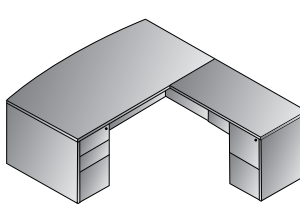

Create a wide range of configurations and sizes to accommodate everyone in the office.

TYPICALS

SON-TYP10L

Bow Top Desk 72"x39"
SON-TYP1
 22 cu. ft. 336.2 lbs.
 Consists of: SON-89,65,74
\$4,025

Double Pedestal Desk 72"x36"
SON-TYP2
 21.4 cu. ft. 321.9 lbs.
 Consists of: SON-01,65,74
\$3,930

Double Pedestal Desk 66"x30"
SON-TYP3
 19.8 cu. ft. 281.1 lbs.
 Consists of: SON-02,65,74
\$3,620

Kneespace Credenza 72"x20"
SON-TYP5
 16.6 cu. ft. 233.7 lbs.
 Consists of: SON-43,66,75
\$2,985

Kneespace Credenza 66x20
SON-TYP6
 16.2 cu. ft. 218.2 lbs.
 Consists of: SON-11,66,75
\$2,915

Double Lateral File Credenza 72"x20"
SON-TYP7
 28.8 cu. ft. 310.9 lbs.
 Consists of: SON-43,68,68
\$5,135

L Shape w/Bow Top Desk 72"x87"
SON-TYP8
 24.2 cu. ft. 404.6 lbs.
 Consists of: SON-89,65,45,75
\$4,840