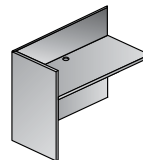

SON-125
Reception Return
42"x20"x42"
CU:4.08 WT:93
List Price: **$1115**