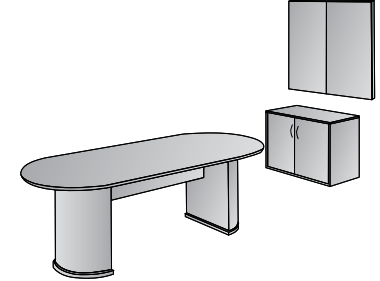

Conference Group 3-Pcs.
SON-TYP20
34.8 cu. ft. 427.3 lbs.
Consists of: SON-60,13,100
SON60 consists of: SON-60T/S,60/61/62B
$6,195