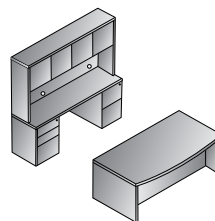

Double Lateral File Credenza 72"x20"
SON-TYP7
 28.8 cu. ft. 310.9 lbs.
 Consists of: SON-43,68,68
\$5,135

L Shape w/Bow Top Desk 72"x87"
SON-TYP8
 24.2 cu. ft. 404.6 lbs.
 Consists of: SON-89,65,45,75
\$4,840

L Shape 66"x78"
SON-TYP9
 22 cu. ft. 349.5 lbs.
 Consists of: SON-02,65,45,75
\$4,435

Left L Shape w/Curved Corner
 72"x82"
SON-TYP10L
 24.9 cu. ft. 383.7 lbs.
 Consists of: SON-87L,65,92,75
\$4,890

Right L Shape w/Curved Corner
 72"x82"
SON-TYP10R
 24.9 cu. ft. 383.7 lbs.
 Consists of: SON-87R,65,92,75
\$4,890