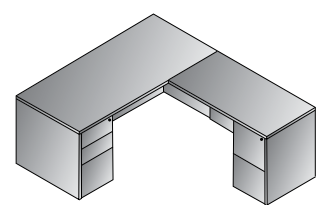

Create a wide range of configurations and sizes to accommodate everyone in the office.

TYPICALS

SON-TYP10L

Bow Top Desk 72"x39"
SON-TYP1
 22 cu. ft. 336.2 lbs.
 Consists of: SON-89,65,74
\$4,025

Double Pedestal Desk 72"x36"
SON-TYP2
 21.4 cu. ft. 321.9 lbs.
 Consists of: SON-01,65,74
\$3,930

Double Pedestal Desk 66"x30"
SON-TYP3
 19.8 cu. ft. 281.1 lbs.
 Consists of: SON-02,65,74
\$3,620

Kneespace Credenza 72"x20"
SON-TYP5
 16.6 cu. ft. 233.7 lbs.
 Consists of: SON-43,66,75
\$2,985

Kneespace Credenza 66x20
SON-TYP6
 16.2 cu. ft. 218.2 lbs.
 Consists of: SON-11,66,75
\$2,915

Double Lateral File Credenza 72"x20"
SON-TYP7
 28.8 cu. ft. 310.9 lbs.
 Consists of: SON-43,68,68
\$5,135

L Shape w/Bow Top Desk 72"x87"
SON-TYP8
 24.2 cu. ft. 404.6 lbs.
 Consists of: SON-89,65,45,75
\$4,840