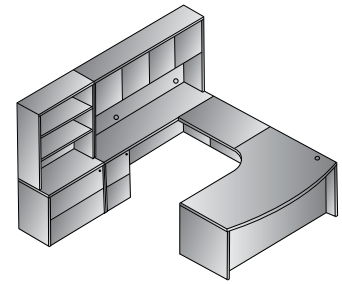

Left U w/Corner + Storage 108"x102"
SON-TYP15L
56.7 cu. ft. 886.3 lbs.
Consists of: SON-87L,65,93, 43,75,44,12,55
$11,315