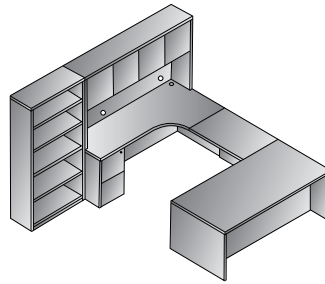

Left U Bookcase 108"x108"
SON-TYP14L
45.2 cu. ft. 832.3 lbs.
Consists of: SON-01,65,93,82R, 75,44,56
$10,235