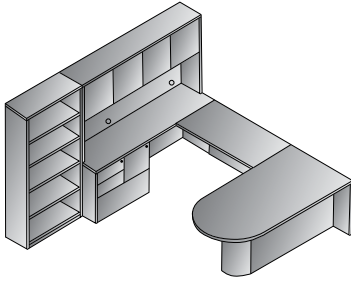

U w/Bullet + Bookcase 108"x104"
SON-TYP16
45.3 cu. ft. 761.9 lbs.
Consists of: SON-47,70,43, 69,44,56
SON47 consists of: SON-47T,41/47B
$8,790