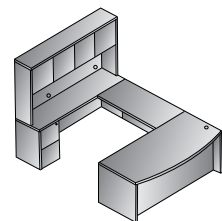

U Shape w/Hutch 72"x107"
SON-TYP12
36.9 cu. ft. 674.6 lbs.
Consists of: SON-89,65,70, 43,75,44
$8,095