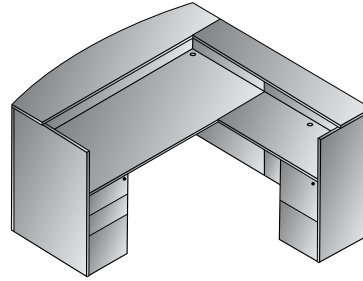

Reception Station 72"x72"x43"H
SON-TYP19
26.7 cu. ft. 487.9 lbs.
Consists of: SON-122,65,125, 75,124
$6,125