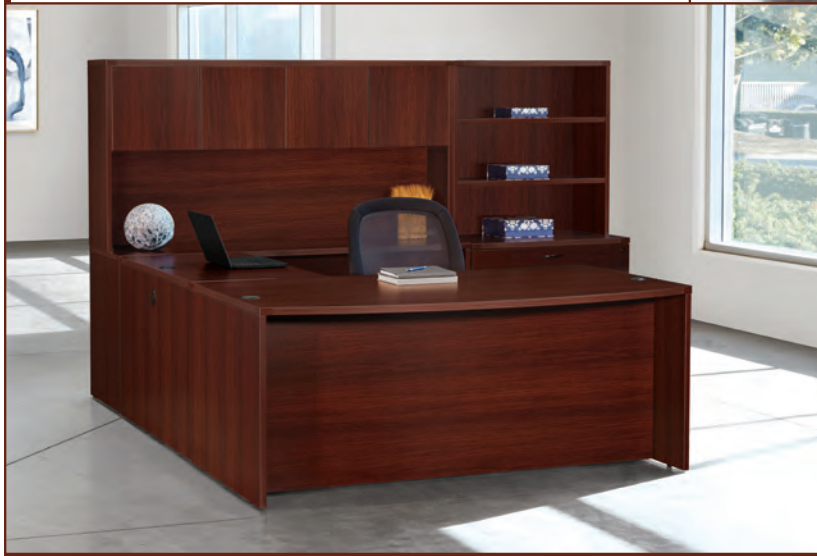

MyOffice

Napa Mahogany

Copyright © April 2025 | Office Star® Products - All Rights Reserved