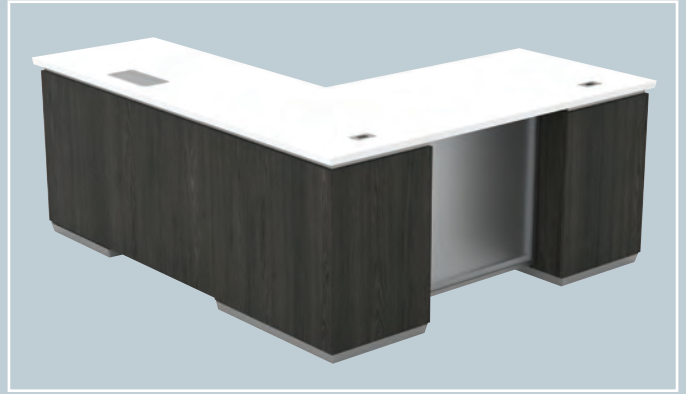

TUXEDO | White + Slate Grey

L-Shape with Right Return | **TUXWHTSGW-TYP9R**
66x78 | **$4,525**