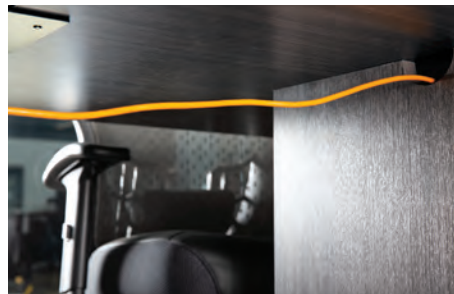

Undersurface cutouts