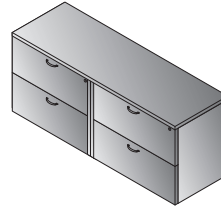

Double Lateral File Credenza 71"x23"
NAPxxx-TYP206
32 cu. ft. 348.3 lbs.
Consists of: NAP-T1213,12 (2qty.)
$2,880