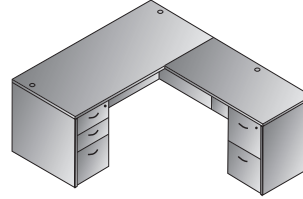

L Shape 66" x 78"
NAPxxx-TYP9
22.9 cu. ft. 378.2 lbs.
Consists of: NAP-02,65,45,74
$2,495