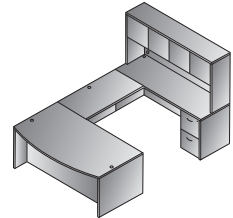

U Shape w/Hutch 71" x 113"
NAPxxx-TYP12
36.1 cu. ft. 658.2 lbs.
Consists of: NAP-89,65,70,43, 74,44
NAP-44 consists of: NAP-44H,4DW
$4,180