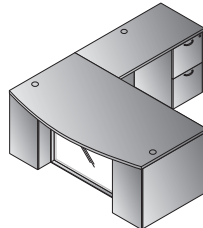

L-Shape w/Bow Top Desk 71"x88"  
**NAPxxx-TYP208**  
 29.7 cu. ft. 389.2 lbs.  
 Consists of: NAP-289,265,271,45,74  
**\$3,145**

L-Shape w/Bow Top Desk and Glass Modesty Panel 71"x88"  
**NAPxxx-TYP208G**  
 30.9 cu. ft. 420.1 lbs.  
 Consists of: NAP-289,200,265,271,45,74  
**\$3,405**