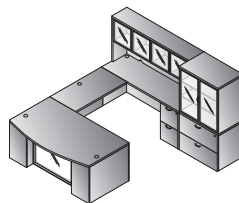

U-Shape w/Hutch + File Storage & Glass Modesty Panel 107"x112"
NAPxxx-TYP213G
62.7 cu. ft. 968 lbs.
Consists of: NAP-289,200,265,271
70,43,74,42,12,212DG
NAPxxx-42 consists of: NAP-44H,4DG
NAPxxx-212DG consists of: NAP-212H,2DG
$7,320