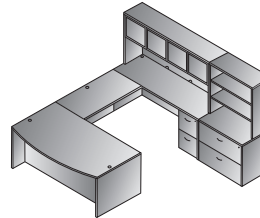

U Shape w/Hutch + Storage 108" x 113"
NAPxxx-TYP13
55.5 cu. ft. 889.7 lbs.
Consists of: NAP-89,65,70,43,74,44,12,53
NAP-44 consists of: NAP-44H,4DW
$5,950