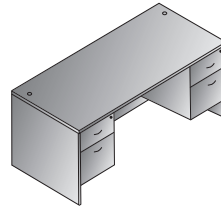

# TYPICALS

**Bow Top Desk 71" x 41"**  
**NAPxxx-TYP1**  
 21.3 cu. ft. 325.3 lbs.  
 Consists of: NAP-89,65,74  
**\$2,295**

**Double Pedestal Desk 71" x 35"**  
**NAPxxx-TYP2**  
 20.4 cu. ft. 314.2 lbs.  
 Consists of: NAP-01,65,74  
**\$2,150**