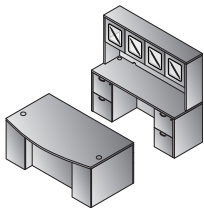

Executive Office
NAPxxx-TYP211
49.5 cu. ft. 684.6 lbs.
Consists of: NAP-289,265 (2qty.)
43,74, (2qty.),41
NAPxxx-41 consists of: NAP-44H,4DC
$5,510