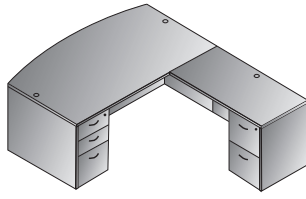

L Shape w/Bow Top Desk 71" x 89"
NAPxxx-TYP8
25.1 cu. ft. 415.7 lbs.
Consists of: NAP-89,65,45,74
$2,770