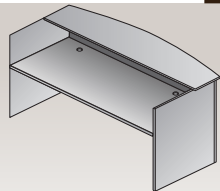

RECEPTION

NAP-122-xxx
Reception Desk Shell
71"x35.75"/30"x41.5"
CU:8.27 WT:207
List Price: $1,030