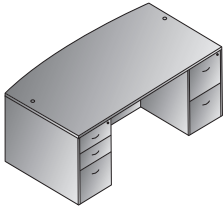

TYPICALS

Bow Top Desk 71" x 41"
NAPxxx-TYP1
21.3 cu. ft. 325.3 lbs.
Consists of: NAP-89,65,74
$2,295