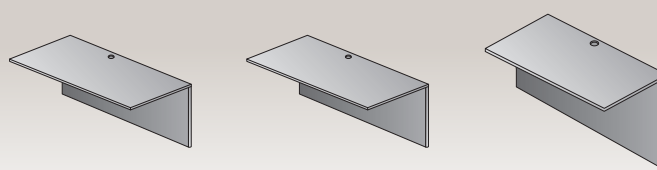

BRIDGES

NAP-70-WHT
Bridge
47"x23.5"x29"
CU:2.94 WT:71
List Price: **$395**

NAP-98-WHT
Bridge
42"x23.5"x29"
CU:2.63 WT:63
List Price: **$365**

NAP-93-WHT
Bridge
35"x23.5"x29"
CU:2.24 WT:56
List Price: **$325**