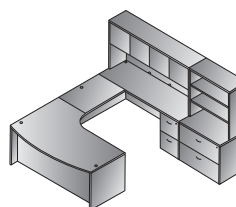

NAP152
Storage Cabinet

Right U w/Corner + Storage 107"x107"
NAPxxx-TYP15R
56.0 cu. ft. 886.4 lbs.
Consists of: NAP-87R,65,93,43, 74,44,12,53
NAP-44 consists of: NAP-44H,4DW
$6,015