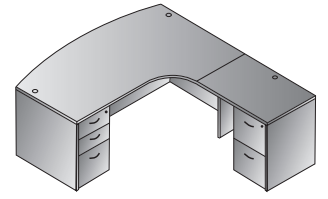

Right L Shape w/Curved Corner 71" x 83"
NAPxxx-TYP10R
25.3 cu. ft. 410.2 lbs.
Consists of: NAP-87R,65,92,74
$2,825