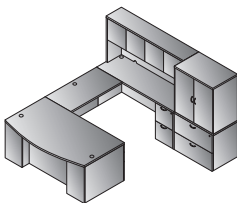

U-Shape with Hutch 71"x112"  
**NAPxxx-TYP212**  
 40 cu. ft. 631.8 lbs.  
 Consists of: NAP-289,265,271  
 70,43,74,44  
 NAPxxx-44 consists of: NAP-44H,4DW  
**\$4,555**

U-Shape w/Hutch & Glass Modesty Panel 71"x112"  
**NAPxxx-TYP212G**  
 41.5 cu. ft. 662.7 lbs.  
 Consists of: NAP-289,200,265,271,  
 70,43,74,42  
 NAPxxx-42 consists of: NAP44H,4DG  
**\$4,915**