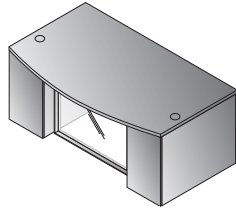

Bow Top Desk w/Glass Modesty Panel 71"x40"
NAPxxx-TYP201G
25.8 cu. ft. 310.9 lbs.
Consists of: NAP-289,200,265 (2qty.)
$2,805