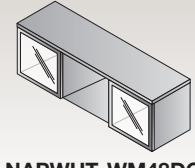

**NAP-39-WHT**  
Overhead Storage  
66"x15"x36"  
CU:7.2 WT:126  
**List Price: \$775**

**NAP-53-WHT**  
Open Hutch  
35.5"x14"x36"  
CU:3.86 WT:82  
**List Price: \$470**

**NAPWHT-WM36DG**  
Wall-Mount Overhead with Glass Doors  
36"x15"x17"  
CU:2.2 WT:54  
Consists of: NAPWM36H, NAPWMDG  
**List Price: \$525**