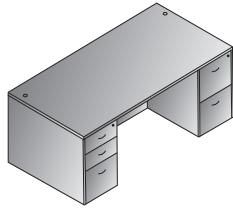

Double Pedestal Desk 71" x 35"
NAPxxx-TYP2
20.4 cu. ft. 314.2 lbs.
Consists of: NAP-01,65,74
$2,150