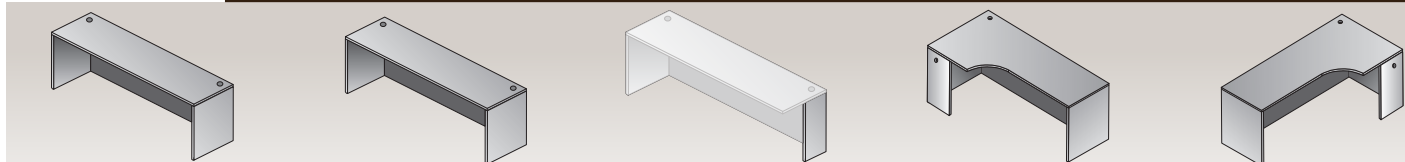

CREDENZAS

NAP-43-WHT
Credenza Shell
71"x24"x29"
CU:4.97 WT:122
List Price: **$590**

NAP-11-WHT
Credenza Shell
66"x24"x29"
CU:4.64 WT:112
List Price: **$560**

NAP-SL2-WHT
Support Leg (2-pack)
11"x28"H
CU:0.8 WT:9.0
List Price: **$160**

NAP-82L-WHT
Left Corner Credenza
71"x36"x29"
CU:6.36 WT:149
List Price: **$840**

NAP-82R-WHT
Right Corner Credenza
71"x36"x29"
CU:6.36 WT:149
List Price: **$840**