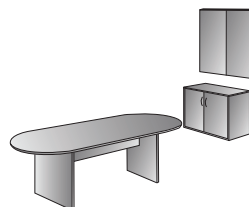

Conference Group 3-Pcs.
NAPxxx-TYP20
24.8 cu. ft. 408.9 lbs.
Consists of: NAP-36,13,100
$2,985