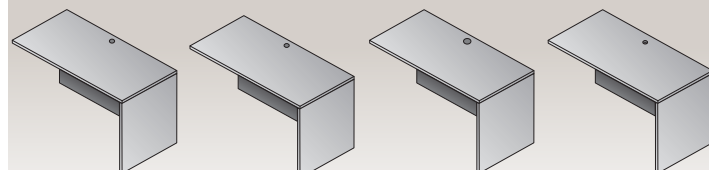

RETURNS

NAP-45-WHT
Return Shell
47"x23.5"x29"
CU:3.81 WT:90
List Price: **$475**

NAP-96-WHT
Return Shell
42"x23.5"x29"
CU:3.41 WT:79
List Price: **$465**

NAP-46-WHT
Return Shell
42"x20"x29"
CU:3.42 WT:88
List Price: **$420**
**Use with NAP76 Ped

NAP-92-WHT
Return Shell
36"x23.5"x29"
CU:2.95 WT:74
List Price: **$395**