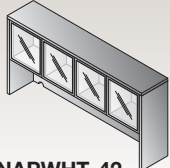

HUTCHES

NAPWHT-42
Overhead with Glass Doors
71"x15"x36"
CU:6.5 WT:136
Consists of: NAP-44H,4DG
List Price: $1,000