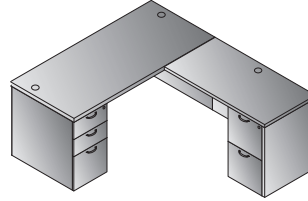

L-Shape w/Bow Top Desk 71"x88"  
**NAPxxx-TYP208**  
 29.7 cu. ft. 389.2 lbs.  
 Consists of: NAP-289,265,271,45,74  
**\$3,145**

L-Shape w/Bow Top Desk and Glass Modesty Panel 71"x88"  
**NAPxxx-TYP208G**  
 30.9 cu. ft. 420.1 lbs.  
 Consists of: NAP-289,200,265,271,45,74  
**\$3,405**