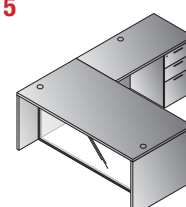

L-Shape w/Glass Modesty Panel
71"x84"
NAPxxx-TYP29G
19.3 cu. ft. 386.9 lbs.
Consists of: NAP-01,45,65,88
$2,290