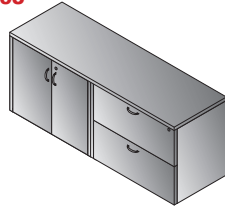

Combo Credenza 71"x23"
NAPxxx-TYP205
21.5 cu. ft. 316.4 lbs.
Consists of: NAP-T1213,12,13
$2,280