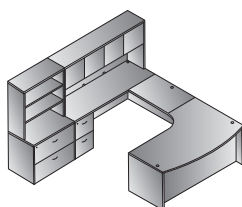

**NAP109**  
Four-Drawer Lateral File

**NAP152**  
Storage Cabinet

**NAP12**  
Lateral File  
**NAP53**  
Open Hutch

Right U + Bookcase 107"x107"  
**NAPxxx-TYP14R**  
42.7 cu. ft. 809.1 lbs.  
Consists of: NAP-01,65,93, 82L,74,44,56  
NAP-44 consists of: NAP-44H,4DW  
**\$5,015**