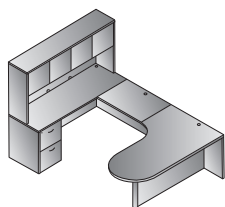

U w/Left Corner Bullet 71"x101"
NAPxxx-TYP18L
29.4 cu. ft. 538 lbs.
Consists of: NAP-57L,93,43,74,44
NAP-44 consists of: NAP-44H,4DW
NAP-57L consists of: NAP-57TL,57PBLK
$3,540