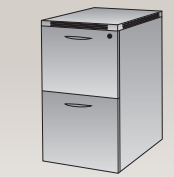

NAP-86-xxx
Mobil FF Ped
14"x22"x27H"
CU:6.78 WT:71
List Price: **$880**
Ships Assembled,
except casters