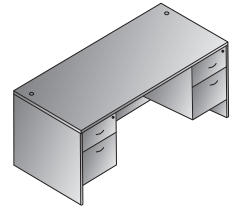

Double Pedestal Desk 60" x 30"
NAPxxx-TYP4
15.2 cu. ft. 249.1 lbs.
Consists of: NAP-03,80,80
$1,675