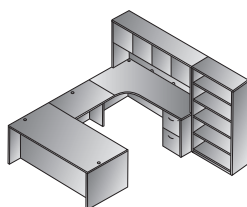

Right U + Bookcase 107"x107"
NAPxxx-TYP14R
42.7 cu. ft. 809.1 lbs.
Consists of: NAP-01,65,93, 82L,74,44,56
NAP-44 consists of: NAP-44H,4DW
$5,015