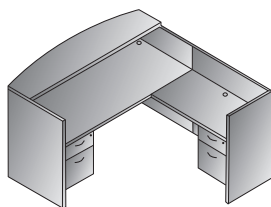

Reception Station 71"x77"x42"H
NAPxxx-TYP19
22.2 cu. ft. 418.8 lbs.
Consists of: NAP-122,80,125,76
$2,630