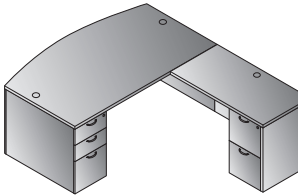

L-Shape w/Bow Top Desk 71"x88"
NAPxxx-TYP208
29.7 cu. ft. 389.2 lbs.
Consists of: NAP-289,265,271,45,74
$3,145