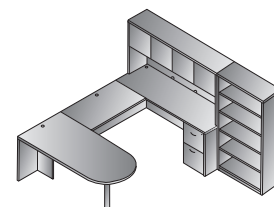

U w/Bullet + Bookcase 107"x108"
NAPxxx-TYP16
35.2 cu. ft. 673.5 lbs.
Consists of: NAP-47,70,43, 74,44,56
NAP-44 consists of: NAP-44H,4DW
NAP-47 consists of: NAP-47T,47PBLK
$4,215