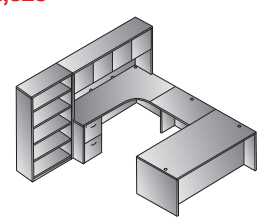

Left U + Bookcase 107" x 107"
NAPxxx-TYP14L
42.7 cu. ft. 809.1 lbs.
Consists of: NAP-01,65,93, 82R,74,44,56
NAP-44 consists of: NAP-44H,4DW
$5,015