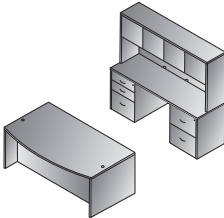

Executive Office NAPxxx-TYP11
47.3 cu. ft. 739.9 lbs.
Consists of: NAP-89,65,74,43, 65,74,44
NAP-44 consists of: NAP-44H,4DW
$5,185