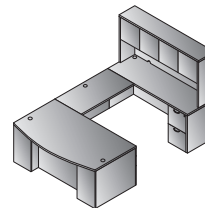

U-Shape with Hutch 71"x112"
NAPxxx-TYP212
40 cu. ft. 631.8 lbs.
Consists of: NAP-289,265,271
70,43,74,44
NAPxxx-44 consists of: NAP-44H,4DW
$4,555