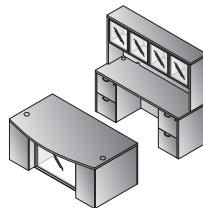

Executive Office w/Glass Modesty Panel
NAPxxx-TYP211G
51 cu. ft. 719.9 lbs.
Consists of: NAP-289,200,265 (2qty.)
43,74, (2qty.),42
NAPxxx-42 consists of: NAP-44H,4DG
$5,795