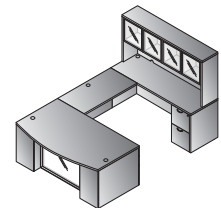

U-Shape w/Hutch & Glass Modesty Panel 71"x112"
NAPxxx-TYP212G
41.5 cu. ft. 662.7 lbs.
Consists of: NAP-289,200,265,271,
70,43,74,42
NAPxxx-42 consists of: NAP44H,4DG
$4,915