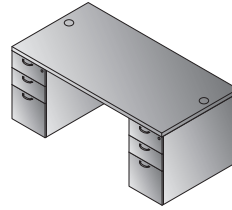

Double Pedestal Desk 71"x36"
NAPxxx-TYP202
24 cu. ft. 271.2 lbs.
Consists of: NAP-201,265 (2qty.)
$2,500