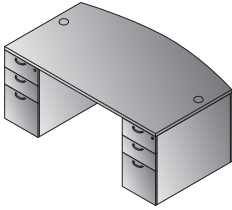

STEPFRONT TYPICALS

Bow Top Desk 71"x40"
NAPxxx-TYP201
24.6 cu. ft. 275.6 lbs.
Consists of: NAP-289,265 (2qty.)
$2,545