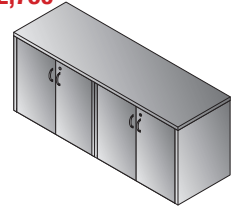

4-Door Storage Credenza 71"x23"
NAPxxx-TYP207
10.9 cu. ft. 284.5 lbs.
Consists of: NAP-T1213,13 (2qty.)
$1,680